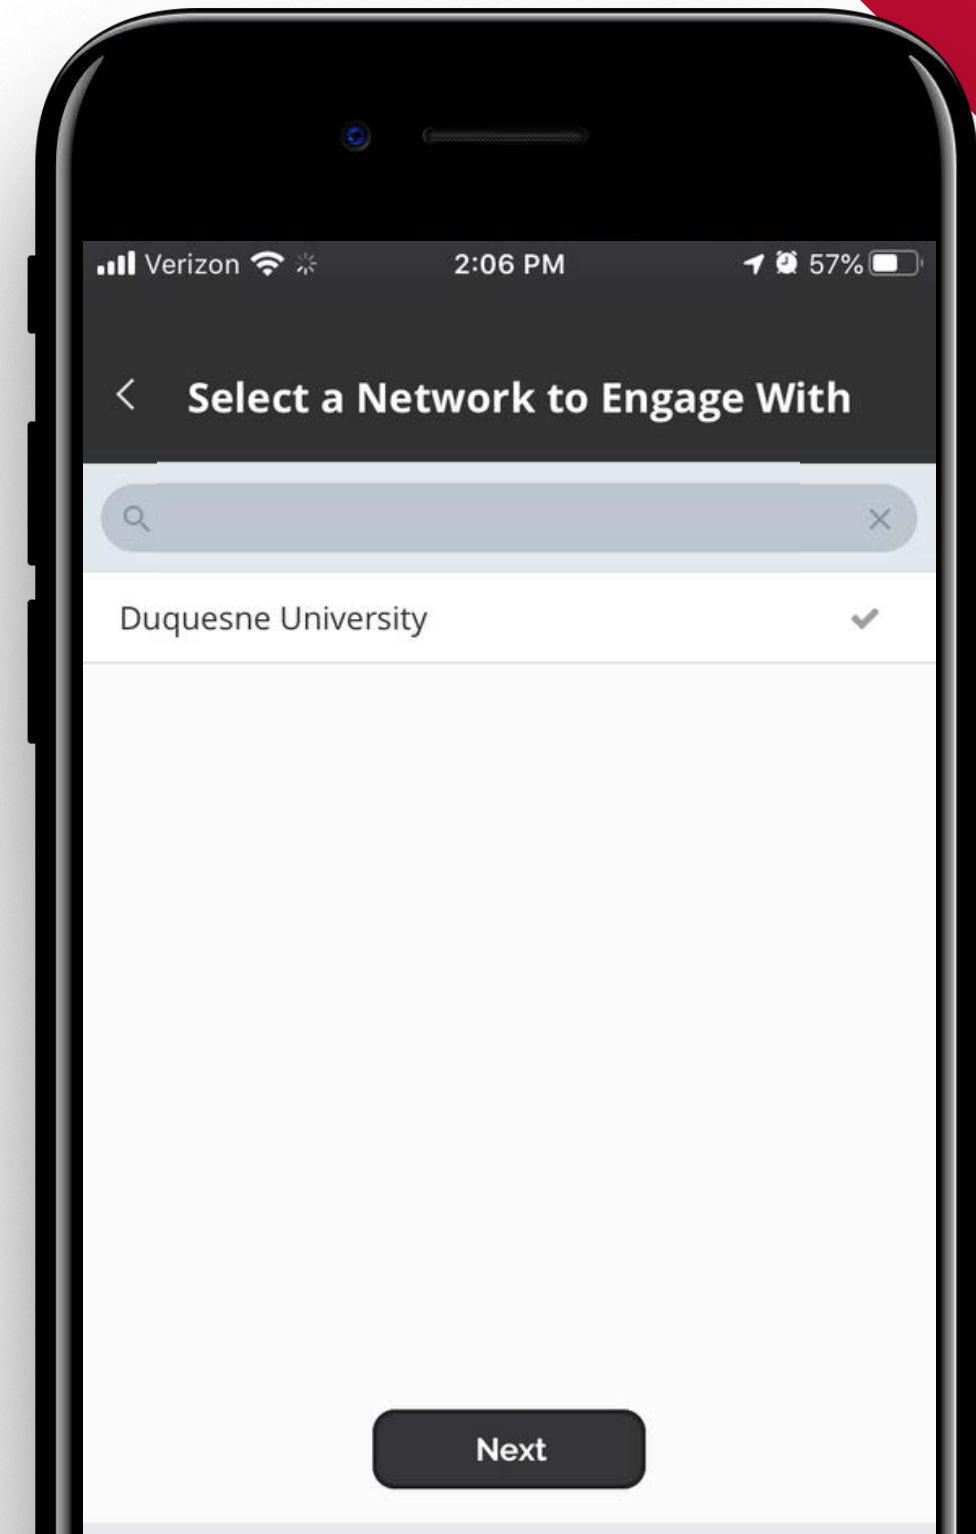

## SELECT YOUR NETWORK FROM THE LIST.

Then hit “Next” button at  
the bottom of your screen.

You will unlock the  
customized version of  
tassl for your network!