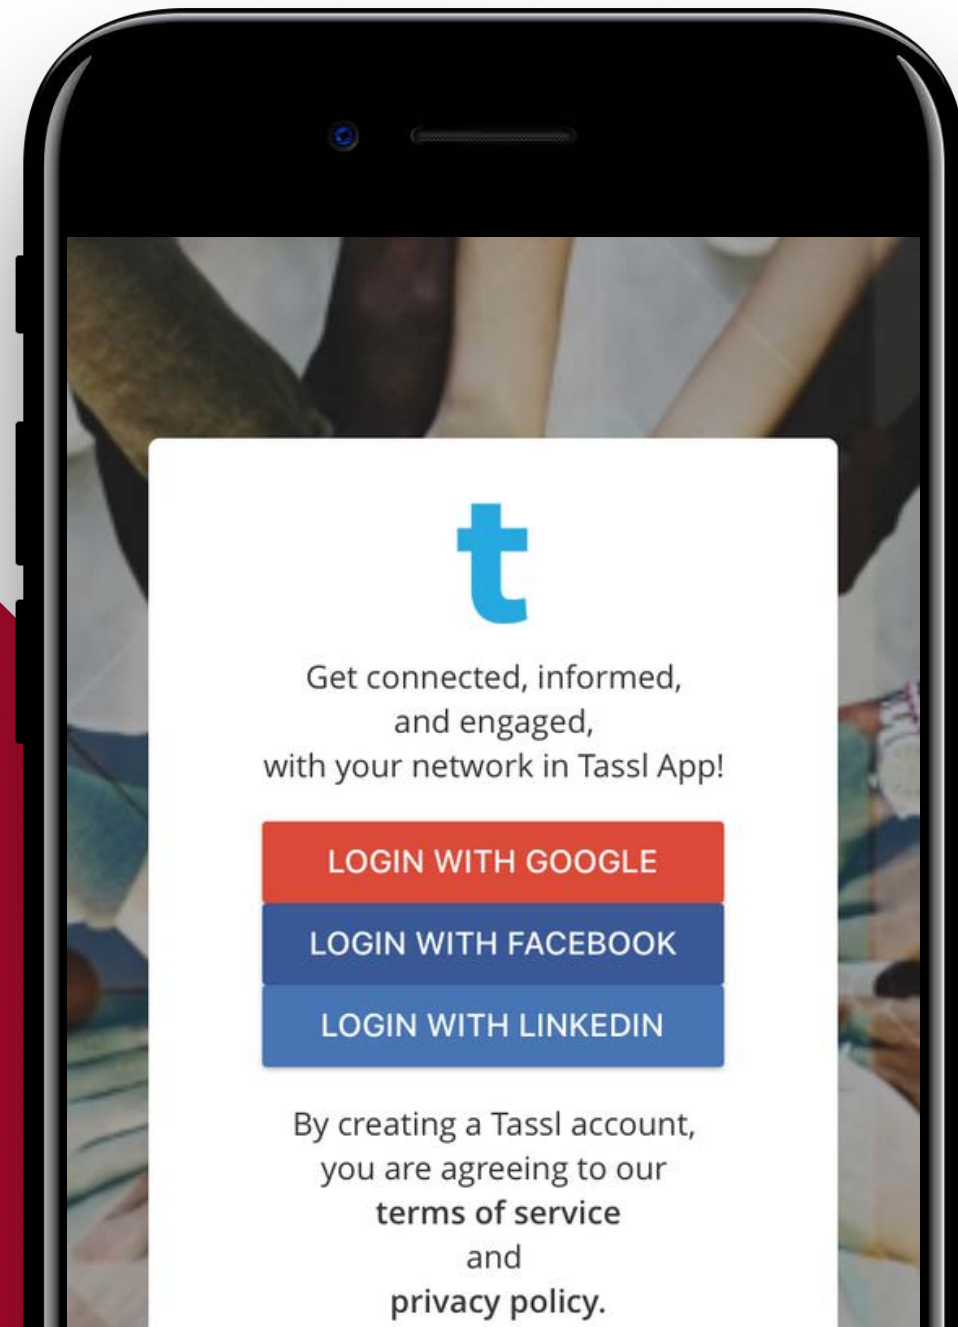

# SEARCH IN YOUR GOOGLE PLAY OR IOS APP STORE

Enter "Tassl" into your app store search bar to quickly get this free app!

# SELECT AN AUTHENTICATION METHOD

This will validate your email without you having to remember another username and password!