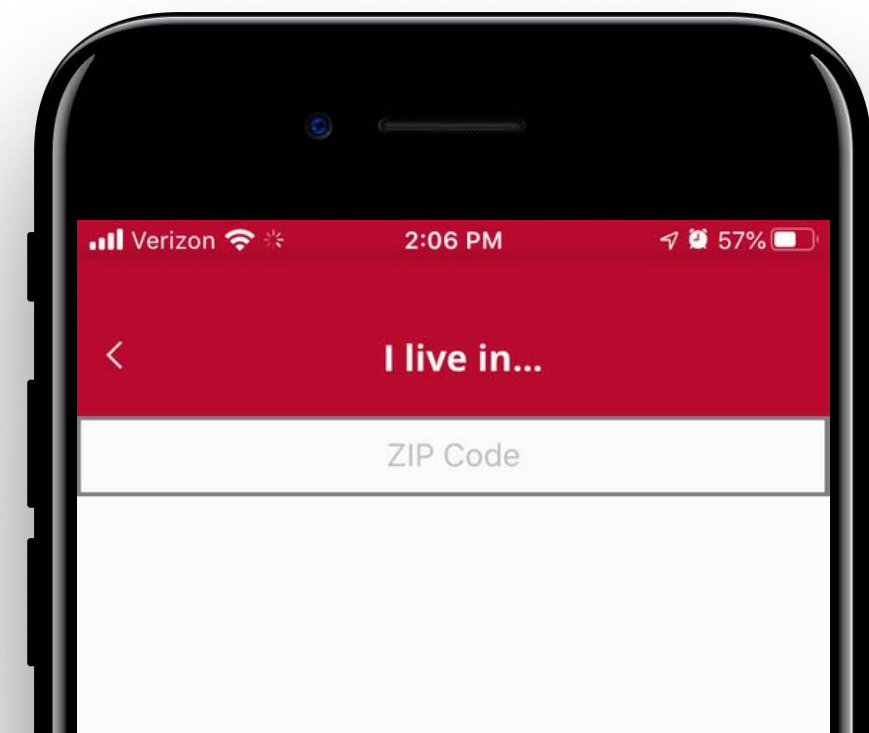

## SELECT YOUR NETWORK FROM THE LIST.

Then hit “Next” button at  
the bottom of your screen.

You will unlock the  
customized version of  
tassl for your network!

# FOLLOW THE ONBOARDING SCREENS TO CUSTOMIZE YOUR USER EXPERIENCE

INDICATE YOUR  
RELATIONSHIP TO  
THE NETWORK.

SELECT YOUR NETWORK  
COLLEGE AFFILIATIONS

PROVIDE YOUR ZIP CODE  
TO HELP IDENTIFY  
OPPORTUNITIES IN YOUR  
AREA.