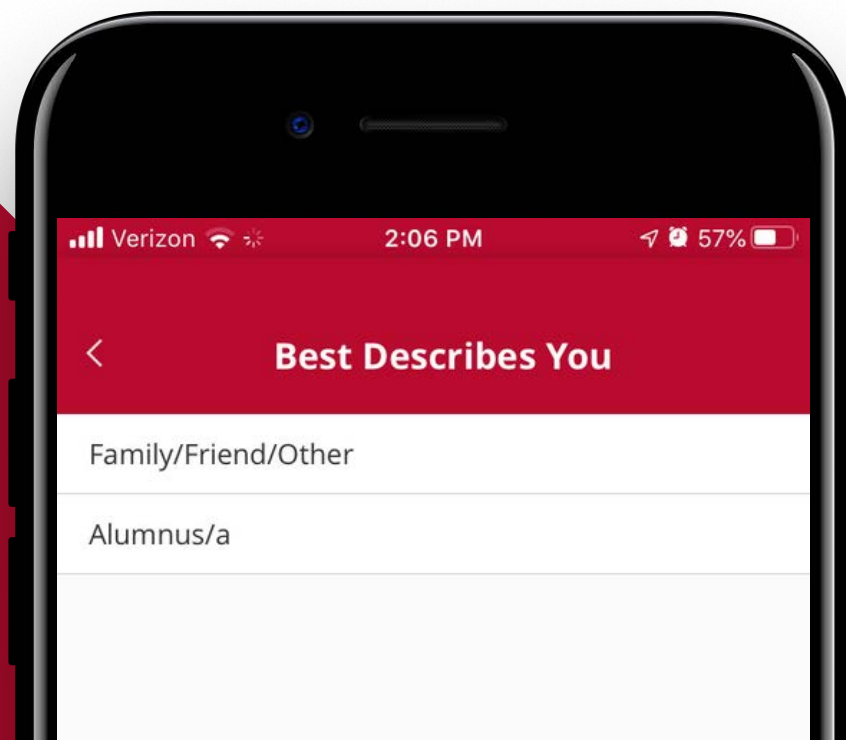

## SELECT YOUR NETWORK FROM THE LIST.

Then hit “Next” button at  
the bottom of your screen.

You will unlock the  
customized version of  
tassl for your network!

# FOLLOW THE ONBOARDING SCREENS TO CUSTOMIZE YOUR USER EXPERIENCE

INDICATE YOUR  
RELATIONSHIP TO  
THE NETWORK.

SELECT YOUR NETWORK  
COLLEGE AFFILIATIONS

PROVIDE YOUR ZIP CODE  
TO HELP IDENTIFY  
OPPORTUNITIES IN YOUR  
AREA.

# UPDATE YOUR PROFILE!

Hit the "EDIT PROFILE" button to add additional information about your..

- Career
- Education
- Engagement Interests

**THIS WILL MAKE IT  
EASIER FOR OTHERS IN  
THE NETWORK TO FIND  
AND CONNECT WITH  
YOU!**