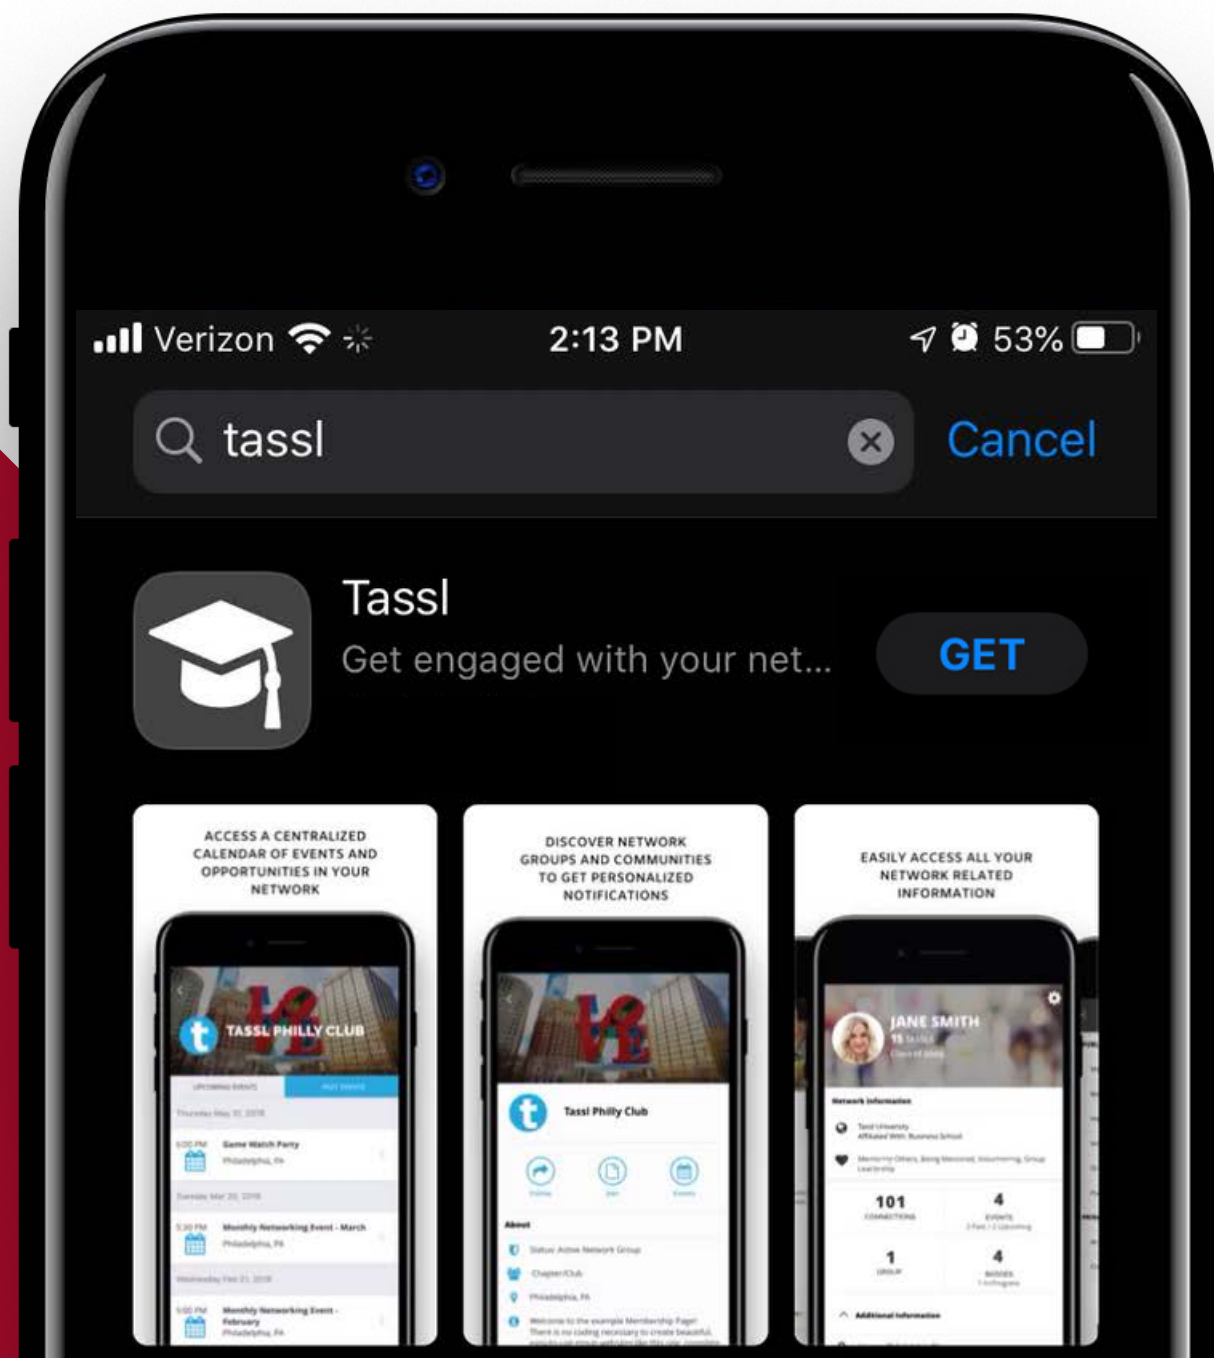

# tassl

DOWNLOADING TASSL APP

## STEP 1

# SEARCH IN YOUR GOOGLE PLAY OR IOS APP STORE

Enter "Tassl" into your app store search bar to quickly get this free app!

# FOLLOW THE ONBOARDING SCREENS TO CUSTOMIZE YOUR USER EXPERIENCE

INDICATE YOUR  
RELATIONSHIP TO  
THE NETWORK.

SELECT YOUR NETWORK  
COLLEGE AFFILIATIONS

PROVIDE YOUR ZIP CODE  
TO HELP IDENTIFY  
OPPORTUNITIES IN YOUR  
AREA.