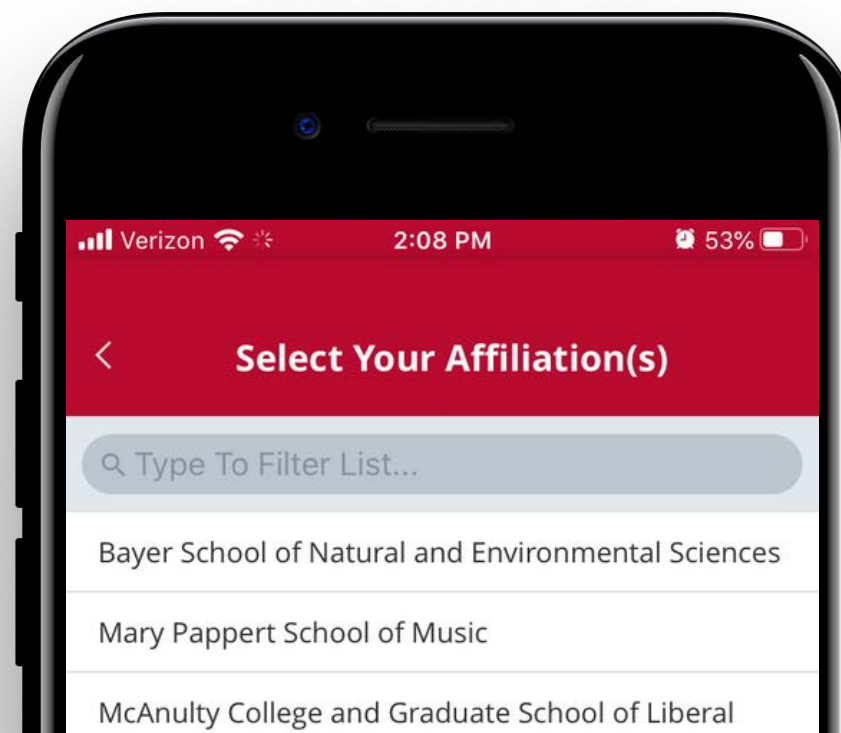

# SELECT AN AUTHENTICATION METHOD

This will validate your email without you having to remember another username and password!

## SELECT YOUR NETWORK FROM THE LIST.

Then hit “Next” button at  
the bottom of your screen.

You will unlock the  
customized version of  
tassl for your network!

# FOLLOW THE ONBOARDING SCREENS TO CUSTOMIZE YOUR USER EXPERIENCE

INDICATE YOUR  
RELATIONSHIP TO  
THE NETWORK.

SELECT YOUR NETWORK  
COLLEGE AFFILIATIONS

PROVIDE YOUR ZIP CODE  
TO HELP IDENTIFY  
OPPORTUNITIES IN YOUR  
AREA.

# UPDATE YOUR PROFILE!

Hit the "EDIT PROFILE" button to add additional information about your..

- Career
- Education
- Engagement Interests

**THIS WILL MAKE IT  
EASIER FOR OTHERS IN  
THE NETWORK TO FIND  
AND CONNECT WITH  
YOU!**