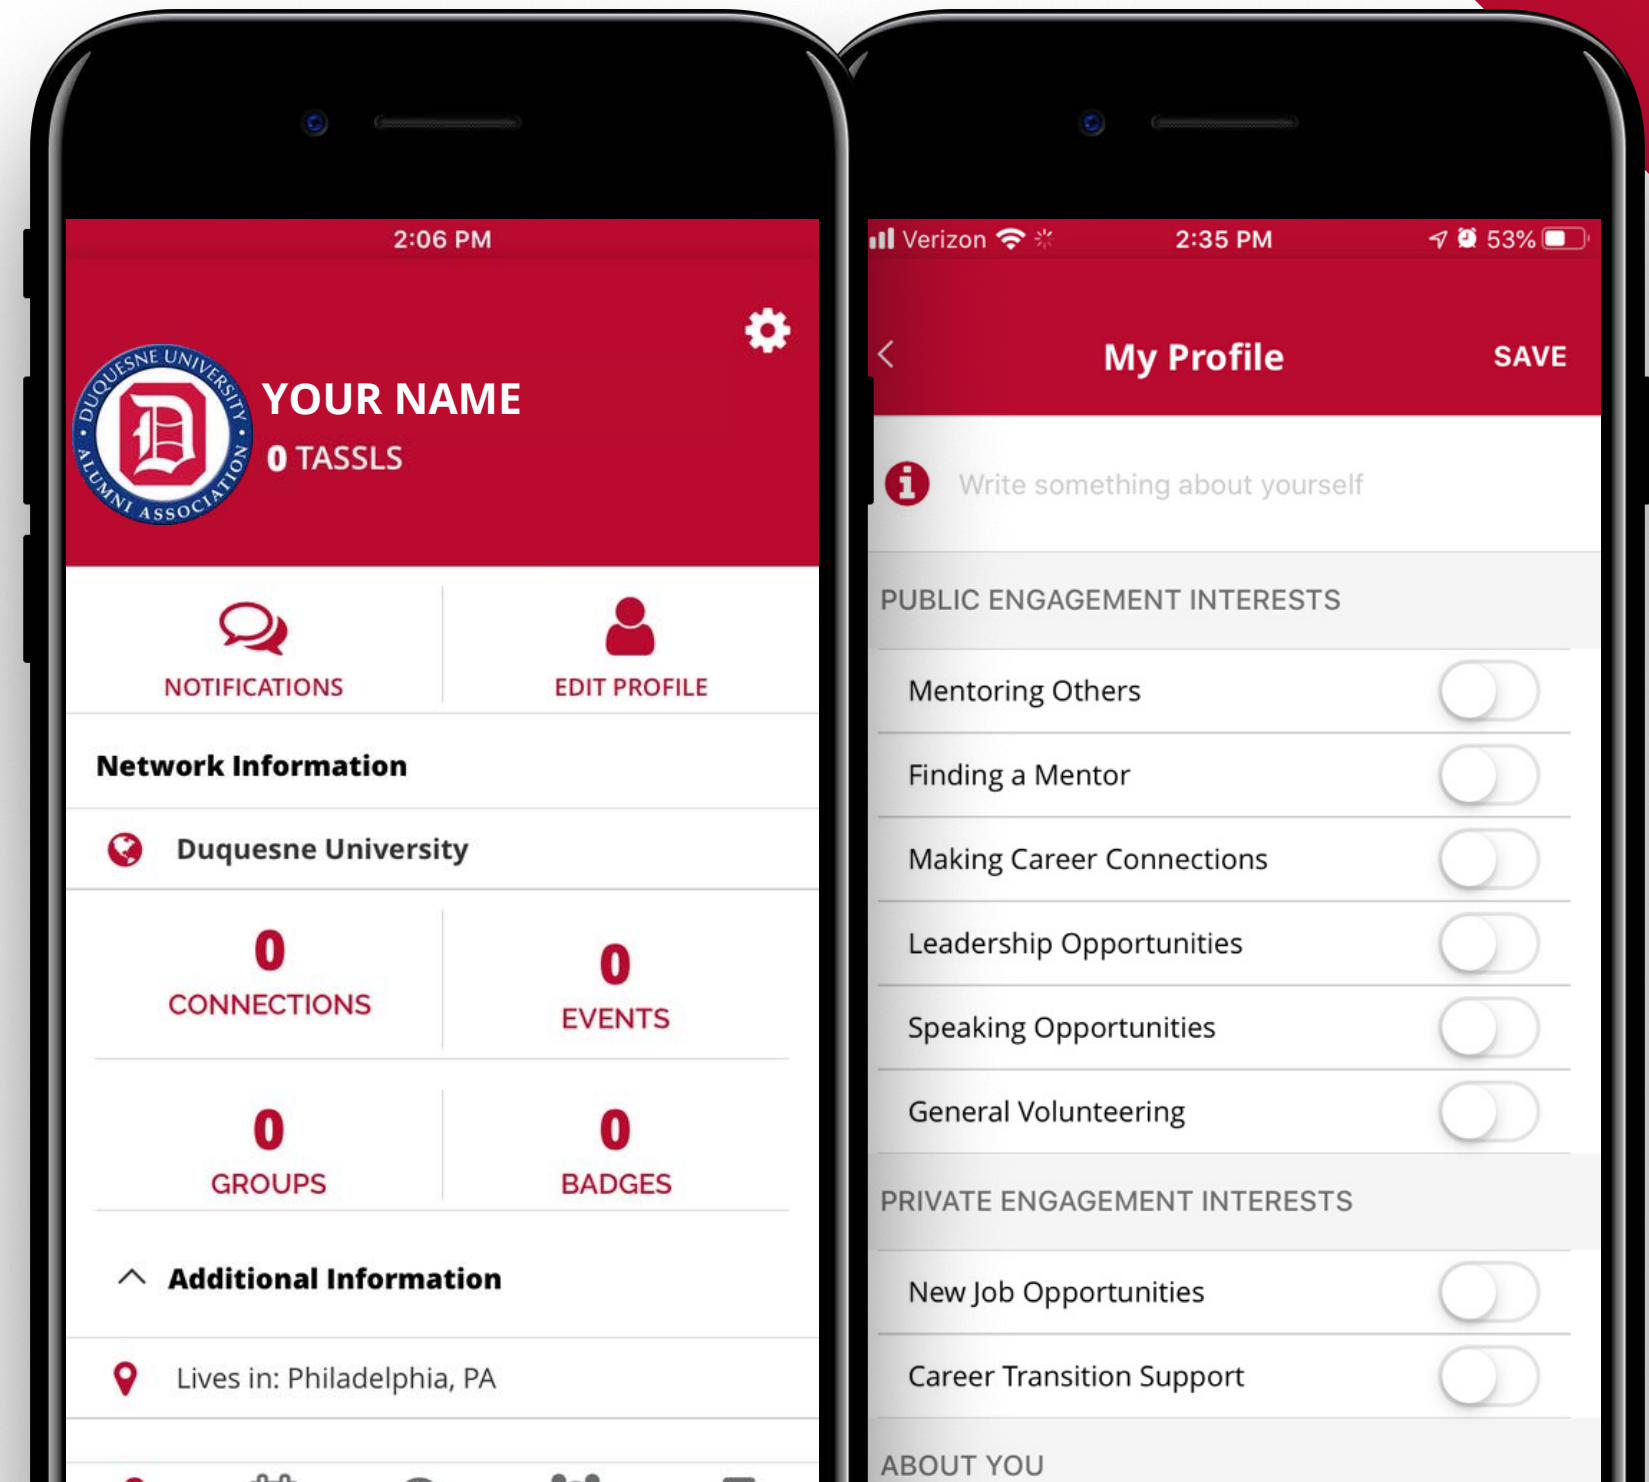

## SELECT YOUR NETWORK FROM THE LIST.

Then hit “Next” button at  
the bottom of your screen.

You will unlock the  
customized version of  
tassl for your network!

# FOLLOW THE ONBOARDING SCREENS TO CUSTOMIZE YOUR USER EXPERIENCE

INDICATE YOUR  
RELATIONSHIP TO  
THE NETWORK.

SELECT YOUR NETWORK  
COLLEGE AFFILIATIONS

PROVIDE YOUR ZIP CODE  
TO HELP IDENTIFY  
OPPORTUNITIES IN YOUR  
AREA.

# UPDATE YOUR PROFILE!

Hit the "EDIT PROFILE" button to add additional information about your..

- Career
- Education
- Engagement Interests

**THIS WILL MAKE IT  
EASIER FOR OTHERS IN  
THE NETWORK TO FIND  
AND CONNECT WITH  
YOU!**

# START EXPLORING!